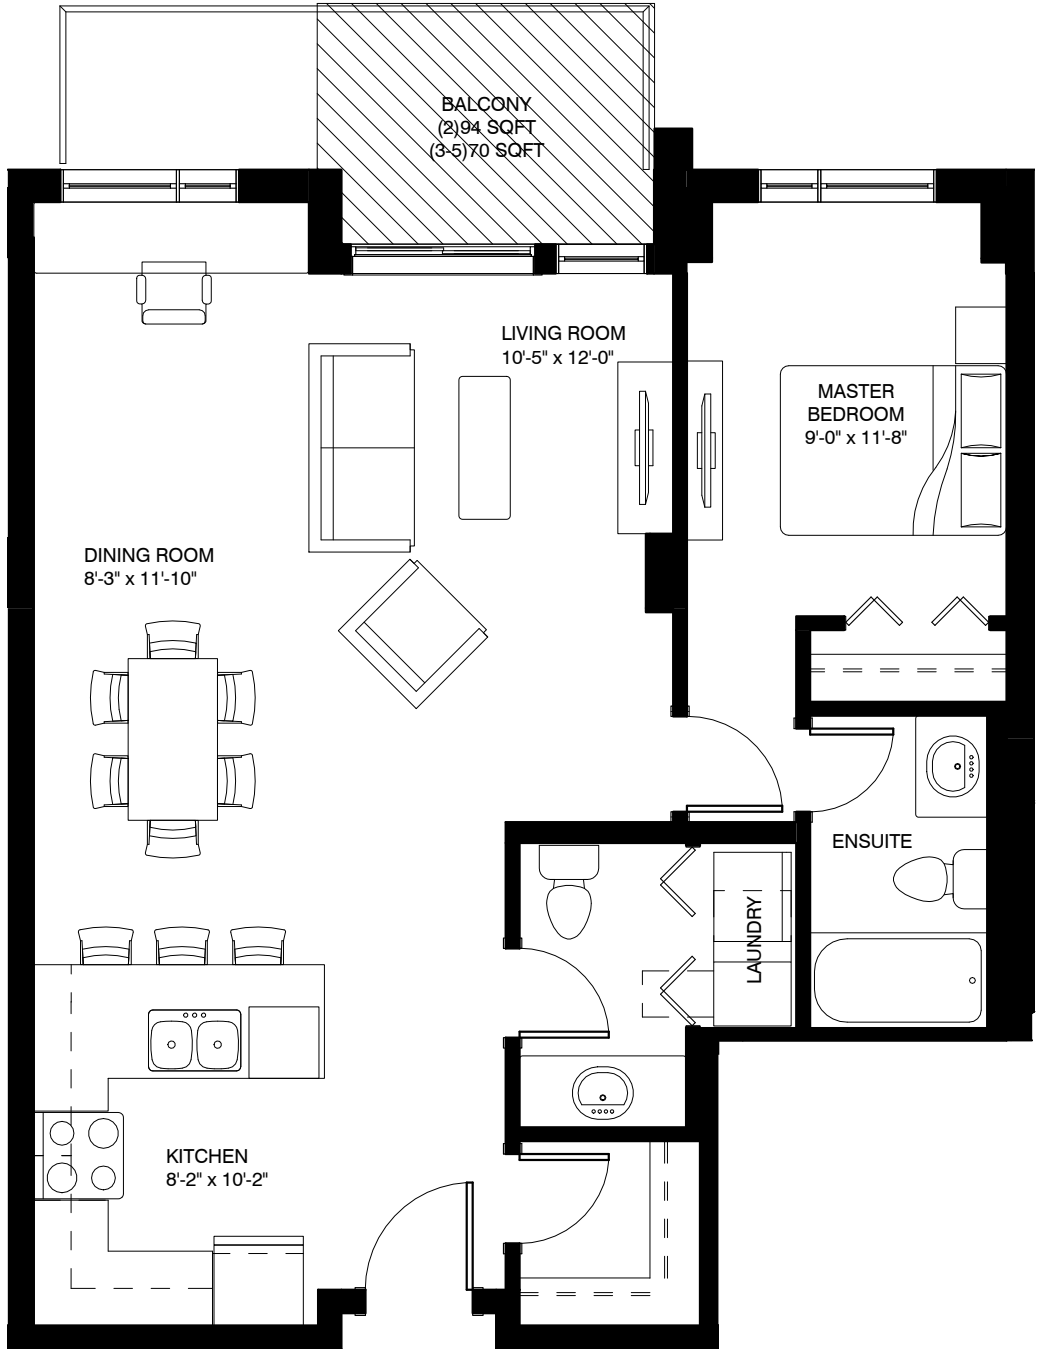

UPPER WINDERMERE
LUXURY CONDOS

Guggenheim

1-Bedroom • 815 sq. ft.

lux-condo.com