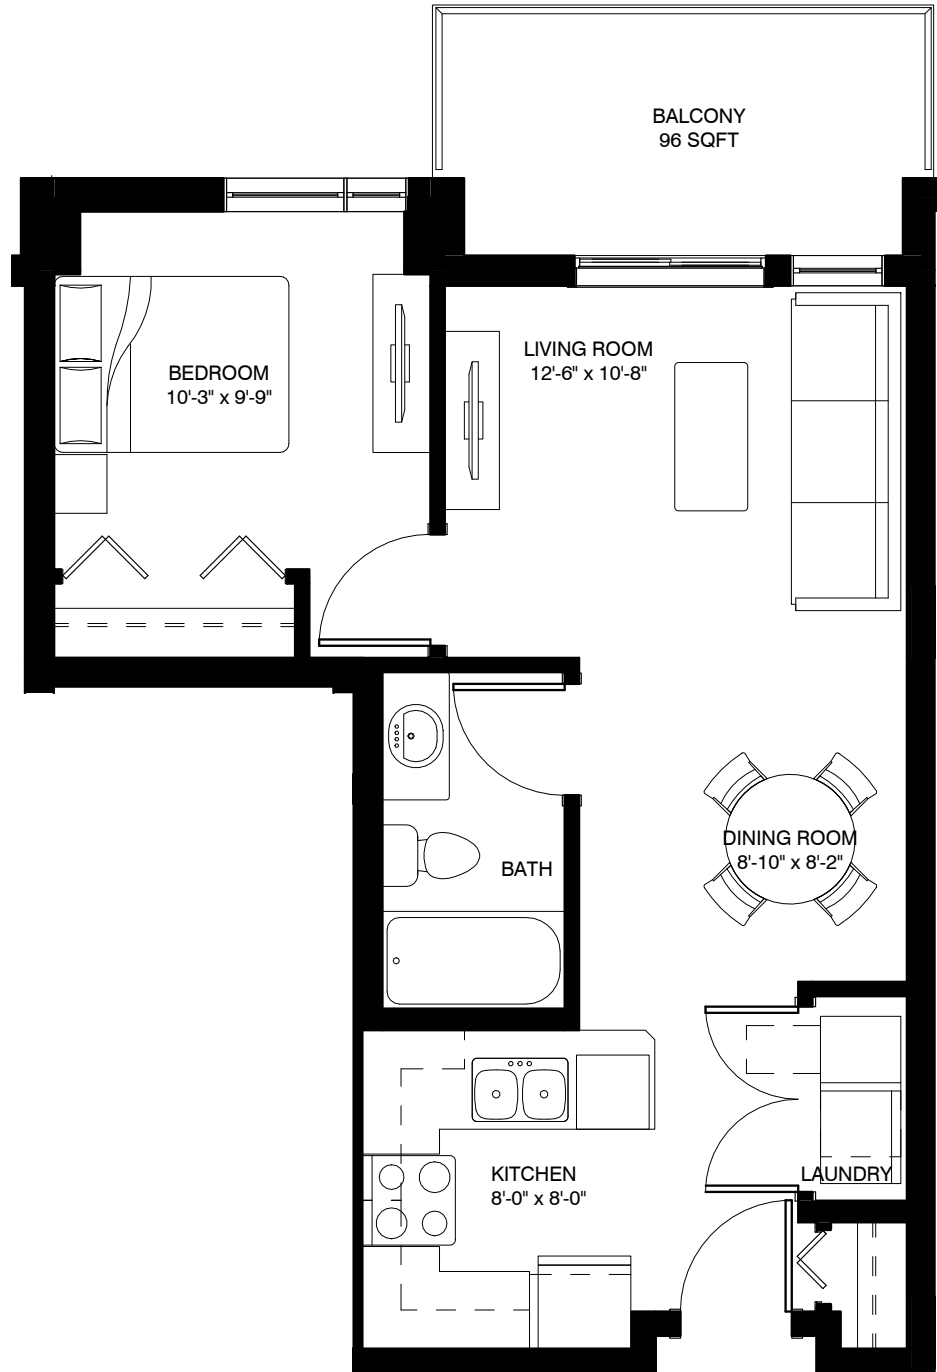

## Romana

1-Bedroom • 564 sq. ft.

[lux-condo.com](http://lux-condo.com)

The builder reserves the right to change prices and make modifications and/or substitutes to floor plans, project design, material specifications & features without notice. Suite square footage and floor plans may vary from actual.