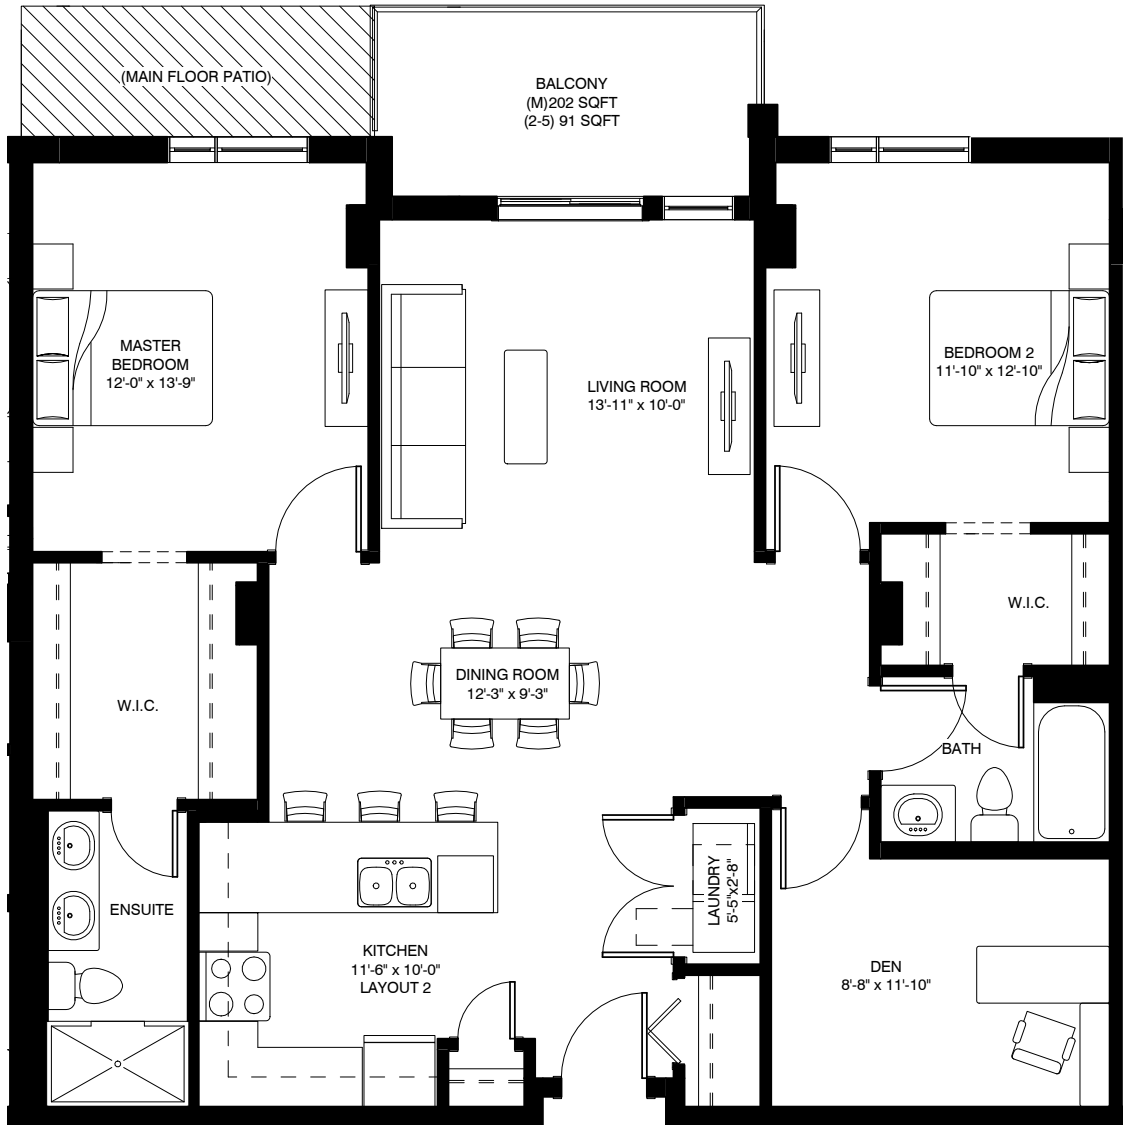

UPPER WINDERMERE
LUXURY CONDOS

Wembley

2-Bedroom + Den • 1,291 sq. ft.

M 2 3 4 5

lux-condo.com

The builder reserves the right to change prices and make modifications and/or substitutes to floor plans, project design, material specifications & features without notice. Suite square footage and floor plans may vary from actual.